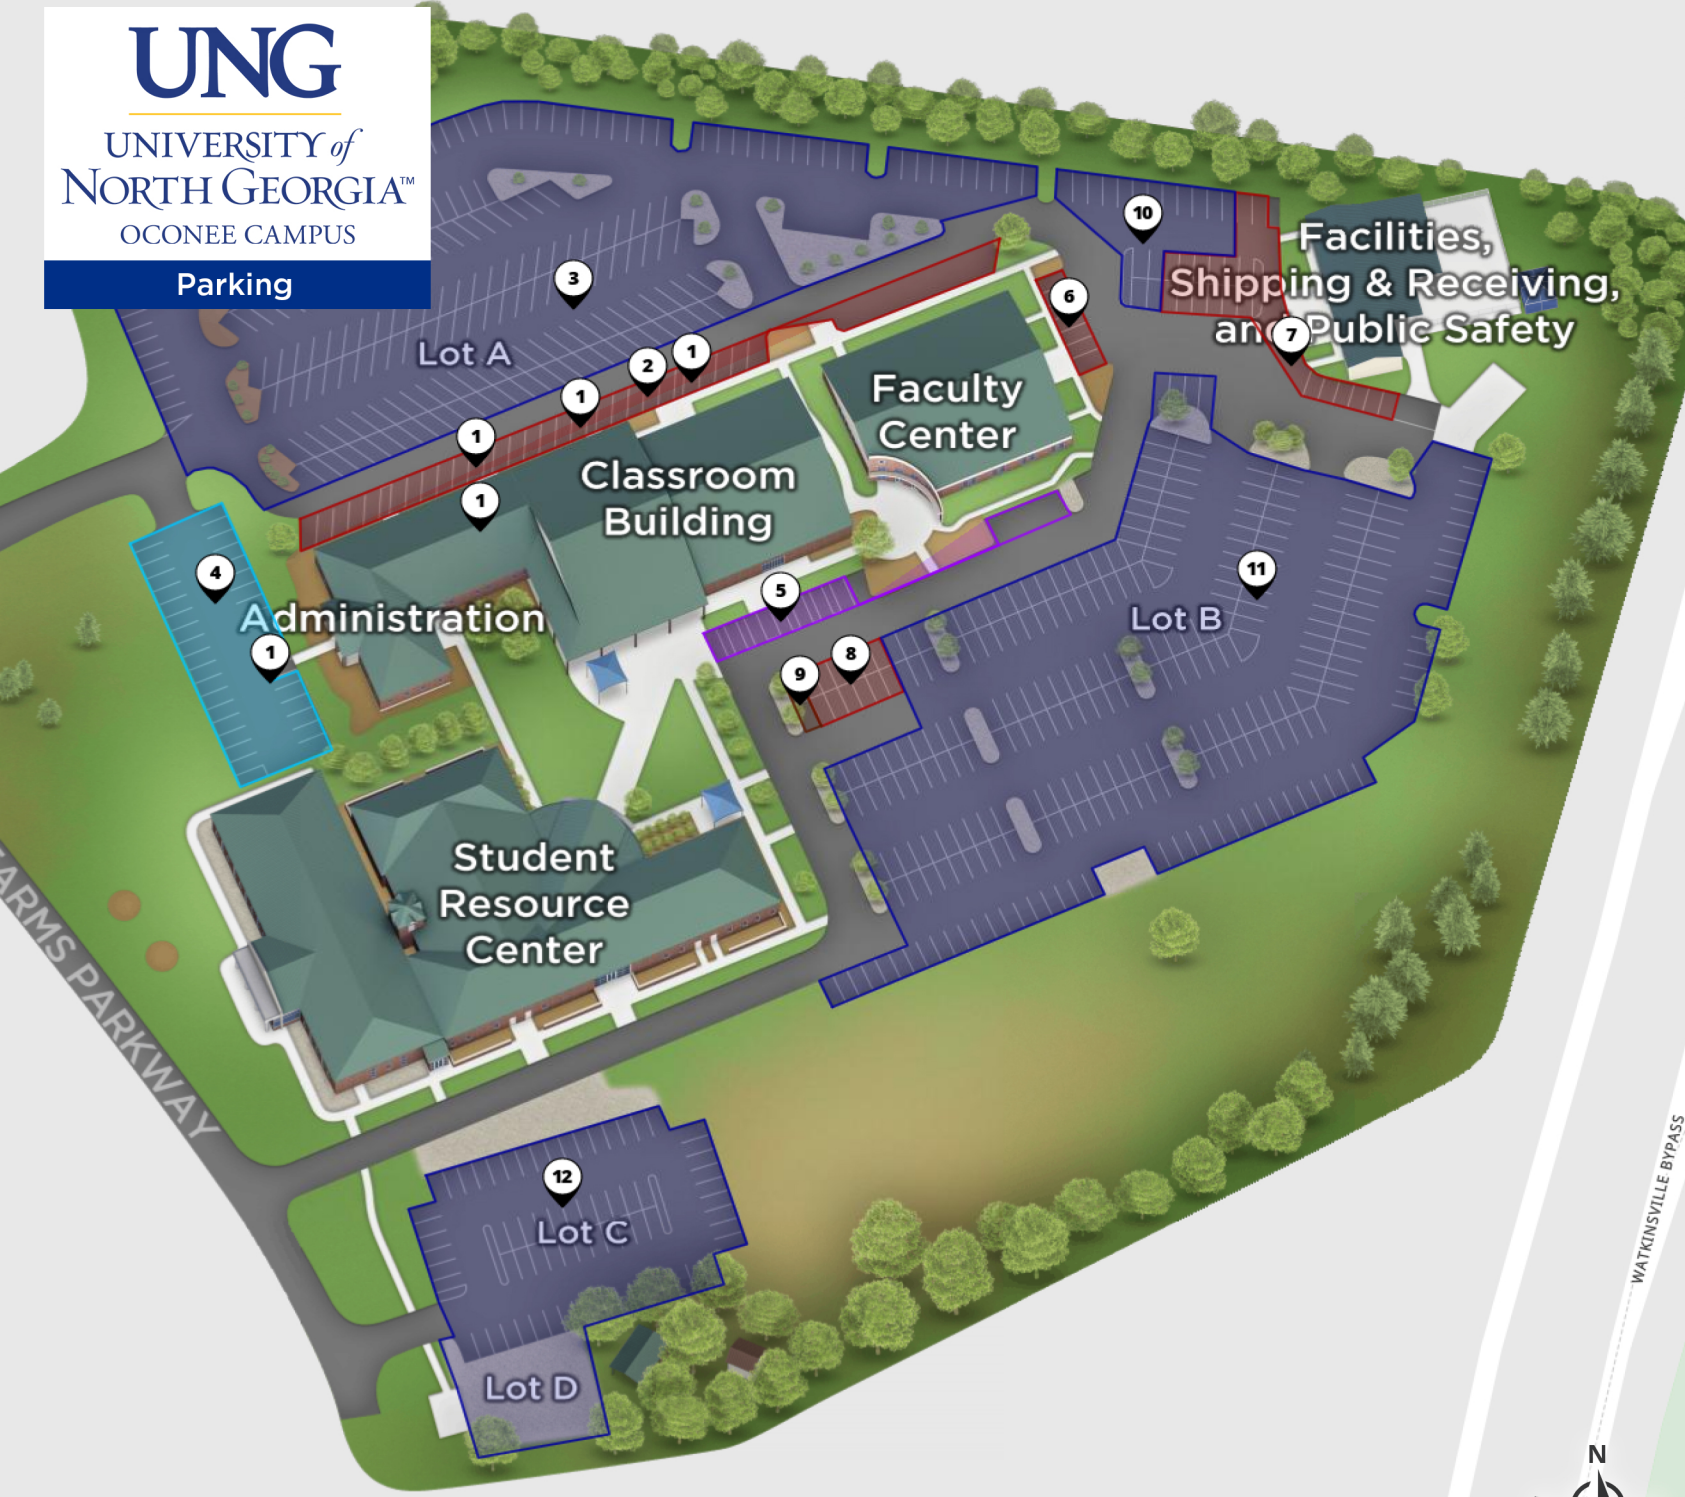

**Parking**

- 1 Lot A - Accessible Parking
- 2 Lot A - F/S Parking
- 3 Lot A - Student Parking
- 4 Lot A - Visitor Parking
- 5 Lot B - Accessible Parking
- 6 Lot B - F/S Parking
- 7 Lot B - F/S Parking
- 8 Lot B - F/S Parking
- 9 Lot B - Motorcycle Parking
- 10 Lot B - Student Parking
- 11 Lot B - Student Parking
- 12 Lot C - Student Parking

BISHOP FARMS PARKWAY

WATKINSVILLE BYPASS

Oconee Campus  
1201 Bishop Farms Pkwy  
Watkinsville, GA 30677

Visit [go.ung.edu/map](http://go.ung.edu/map) for more information.

Updated 8/23/2021