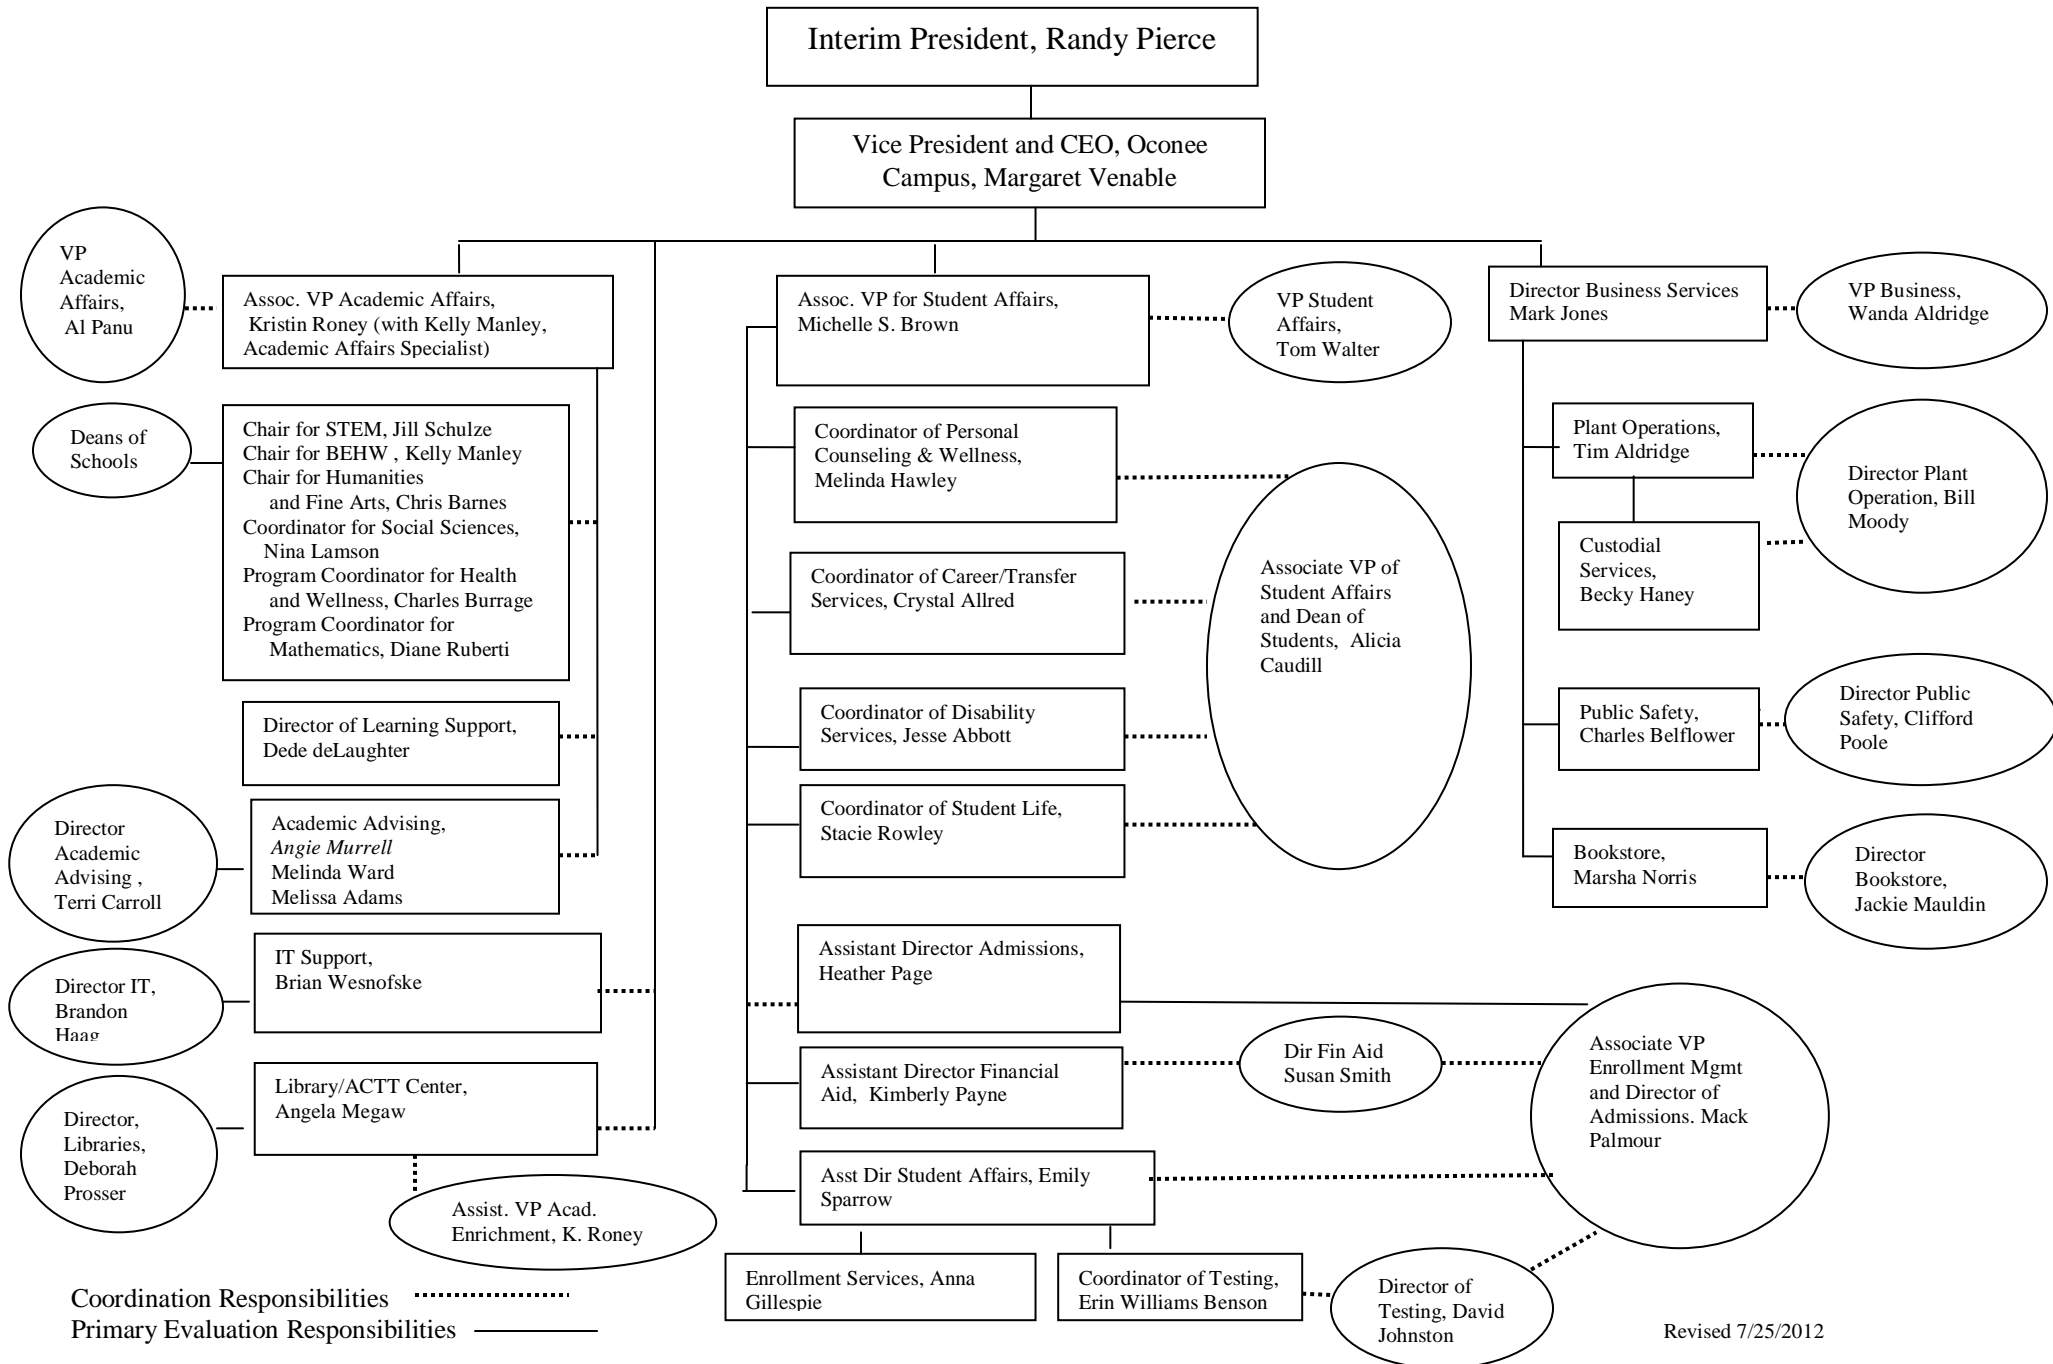

GAINESVILLE STATE COLLEGE
ORGANIZATIONAL CHART - Gainesville Campus – 2012-2013

Board of Regents
 Chancellor Henry “Hank” M. Huckaby

GSC Foundation
 Board of Trustees

Revised 6/22/2012

**GAINESVILLE STATE COLLEGE
ORGANIZATIONAL CHART - Oconee Campus – 2012**