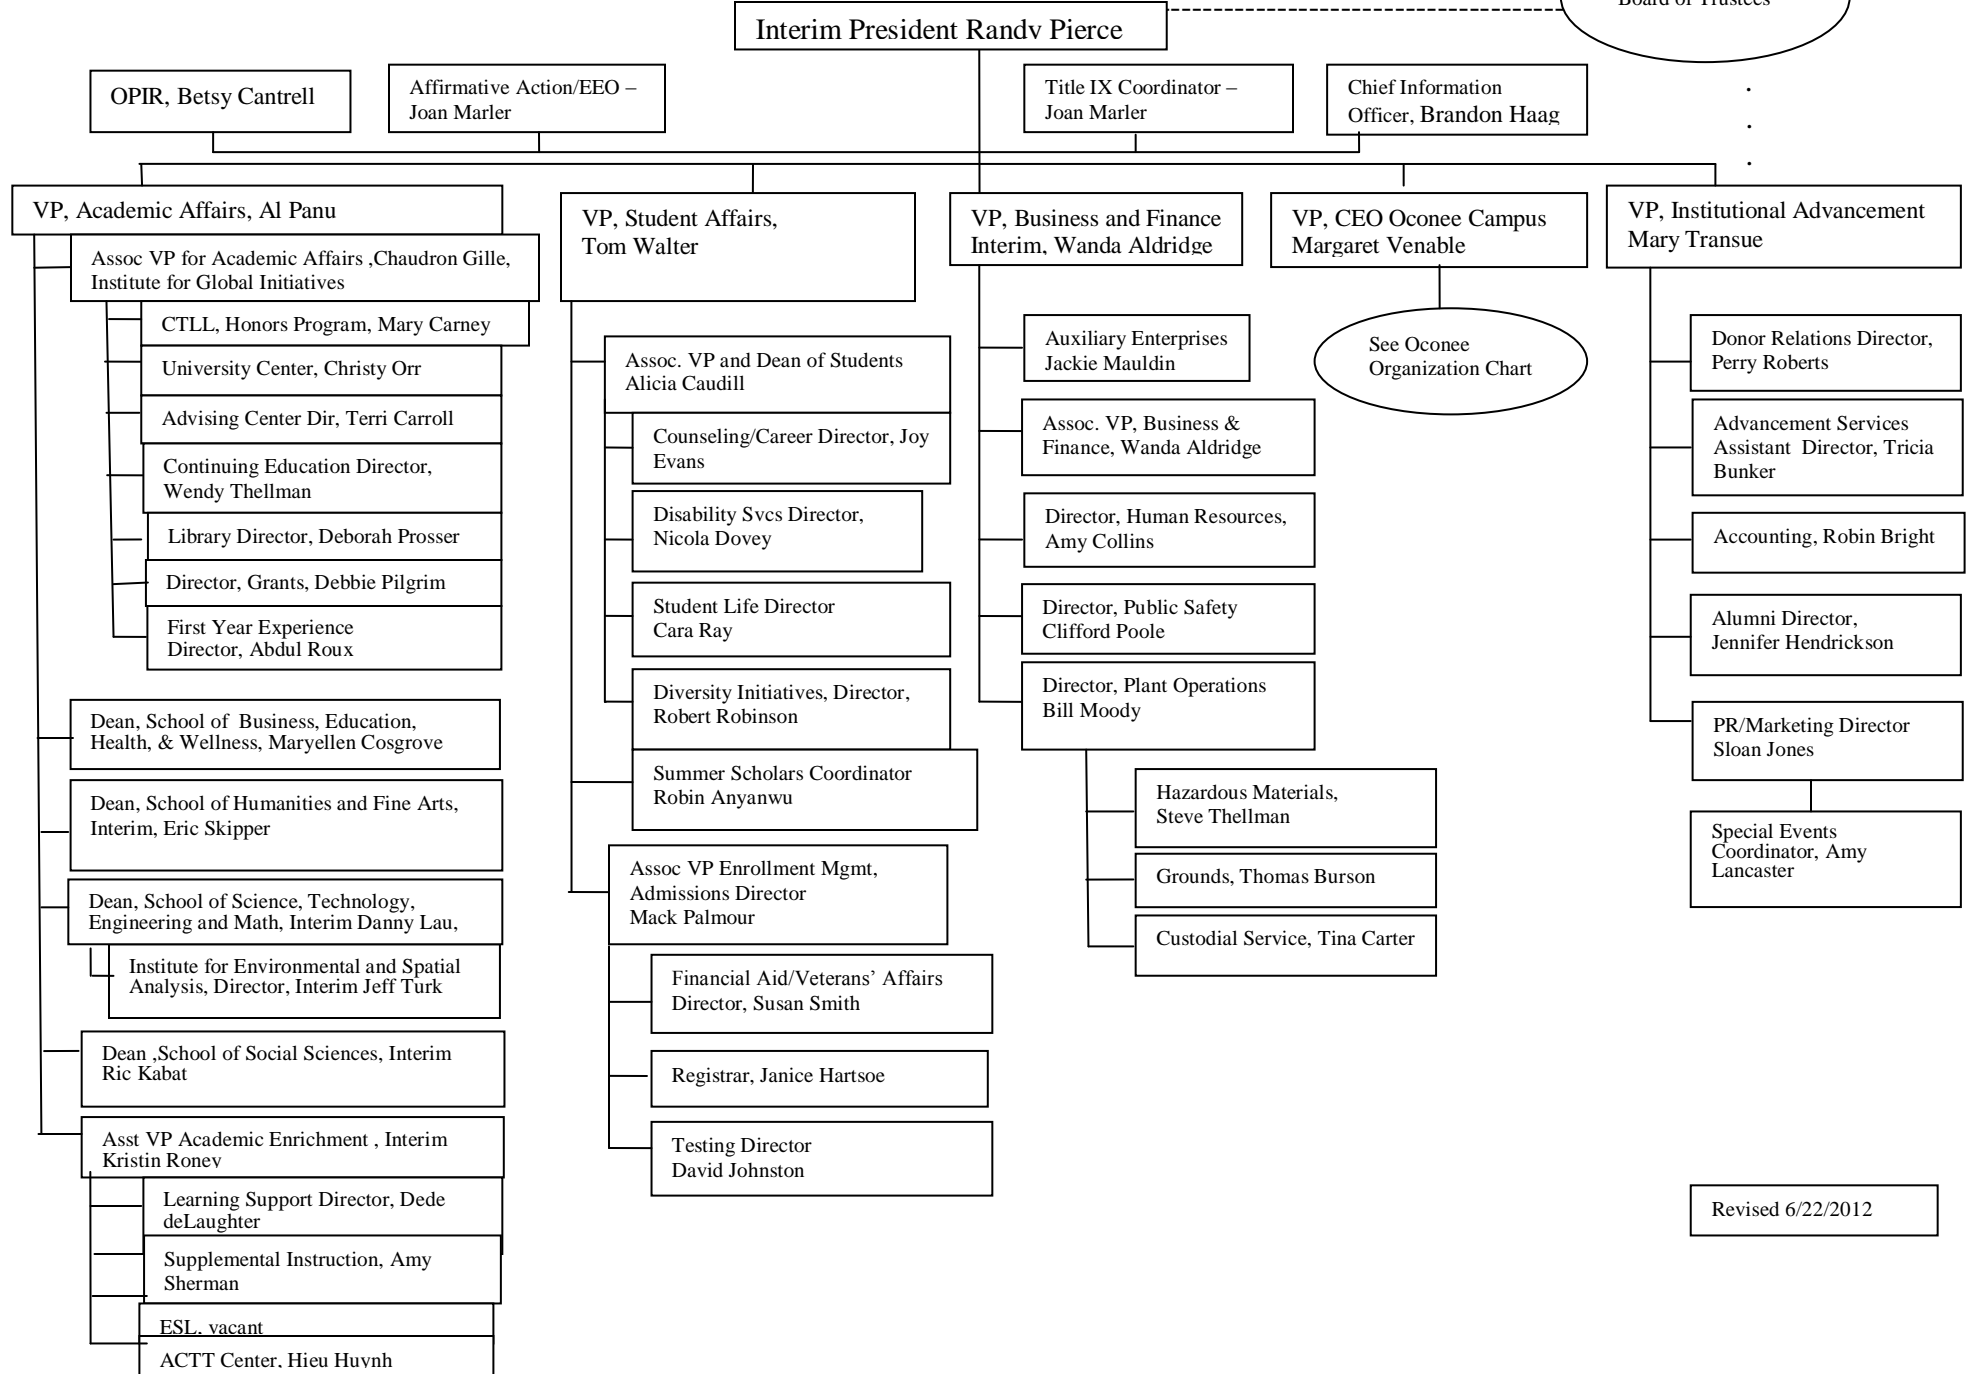

GAINESVILLE STATE COLLEGE
ORGANIZATIONAL CHART - Gainesville Campus – 2012-2013

Board of Regents
 Chancellor Henry “Hank” M. Huckaby

GSC Foundation
 Board of Trustees

Revised 6/22/2012

**GAINESVILLE STATE COLLEGE
ORGANIZATIONAL CHART - Oconee Campus – 2012**