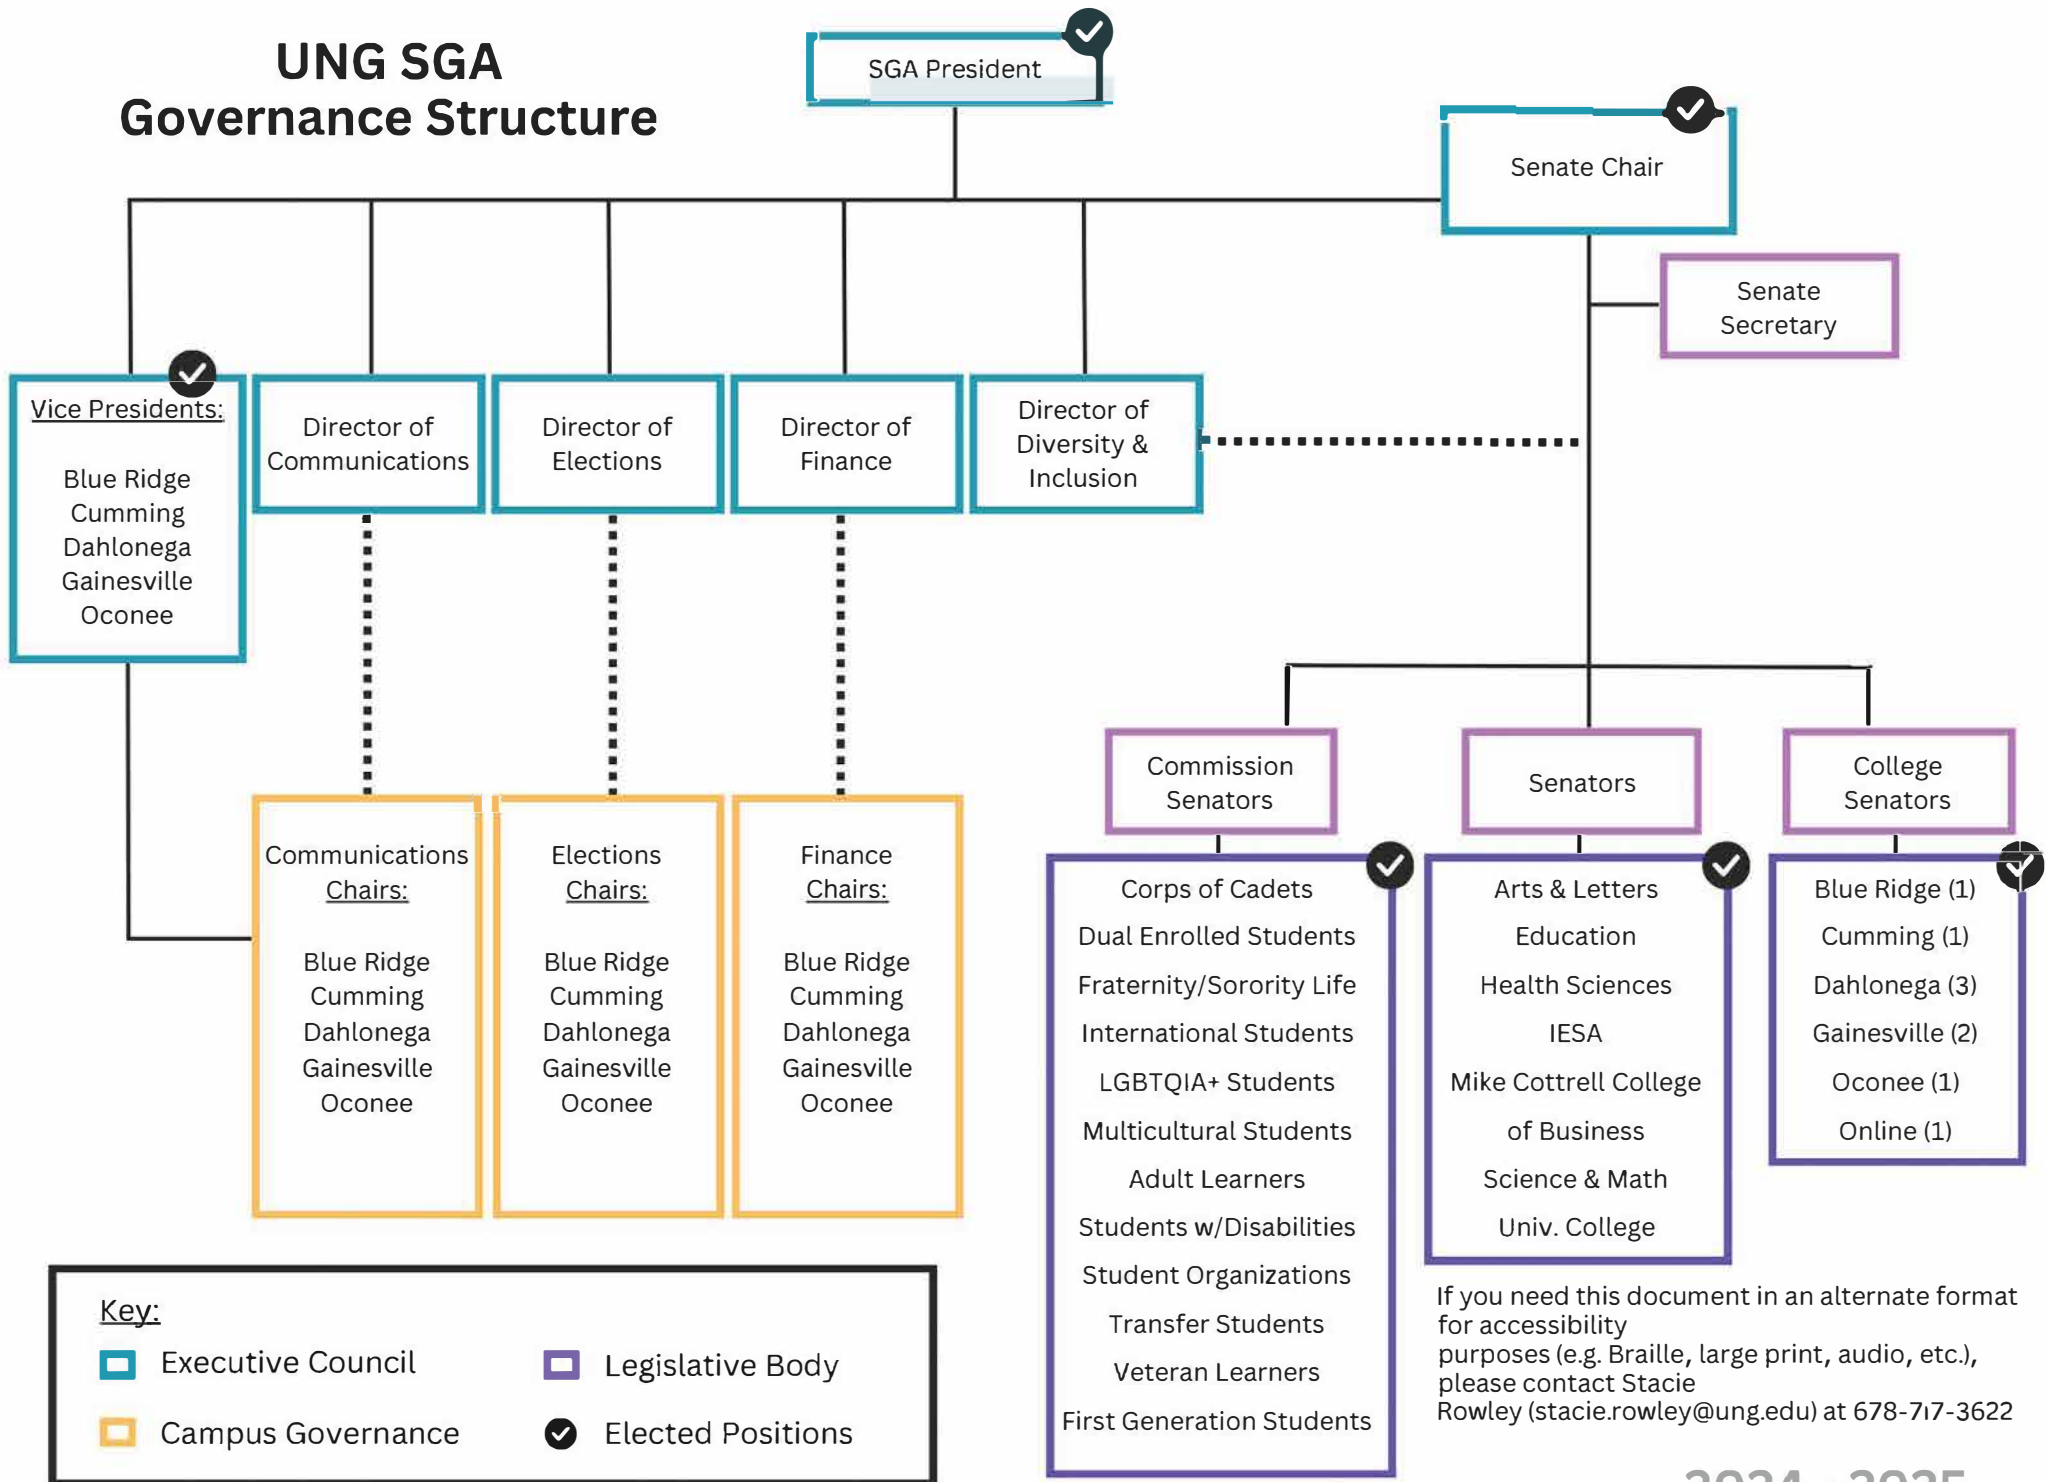

UNG SGA Governance Structure

If you need this document in an alternate format for accessibility purposes (e.g. Braille, large print, audio, etc.), please contact Stacie Rowley (stacie.rowley@ung.edu) at 678-717-3622